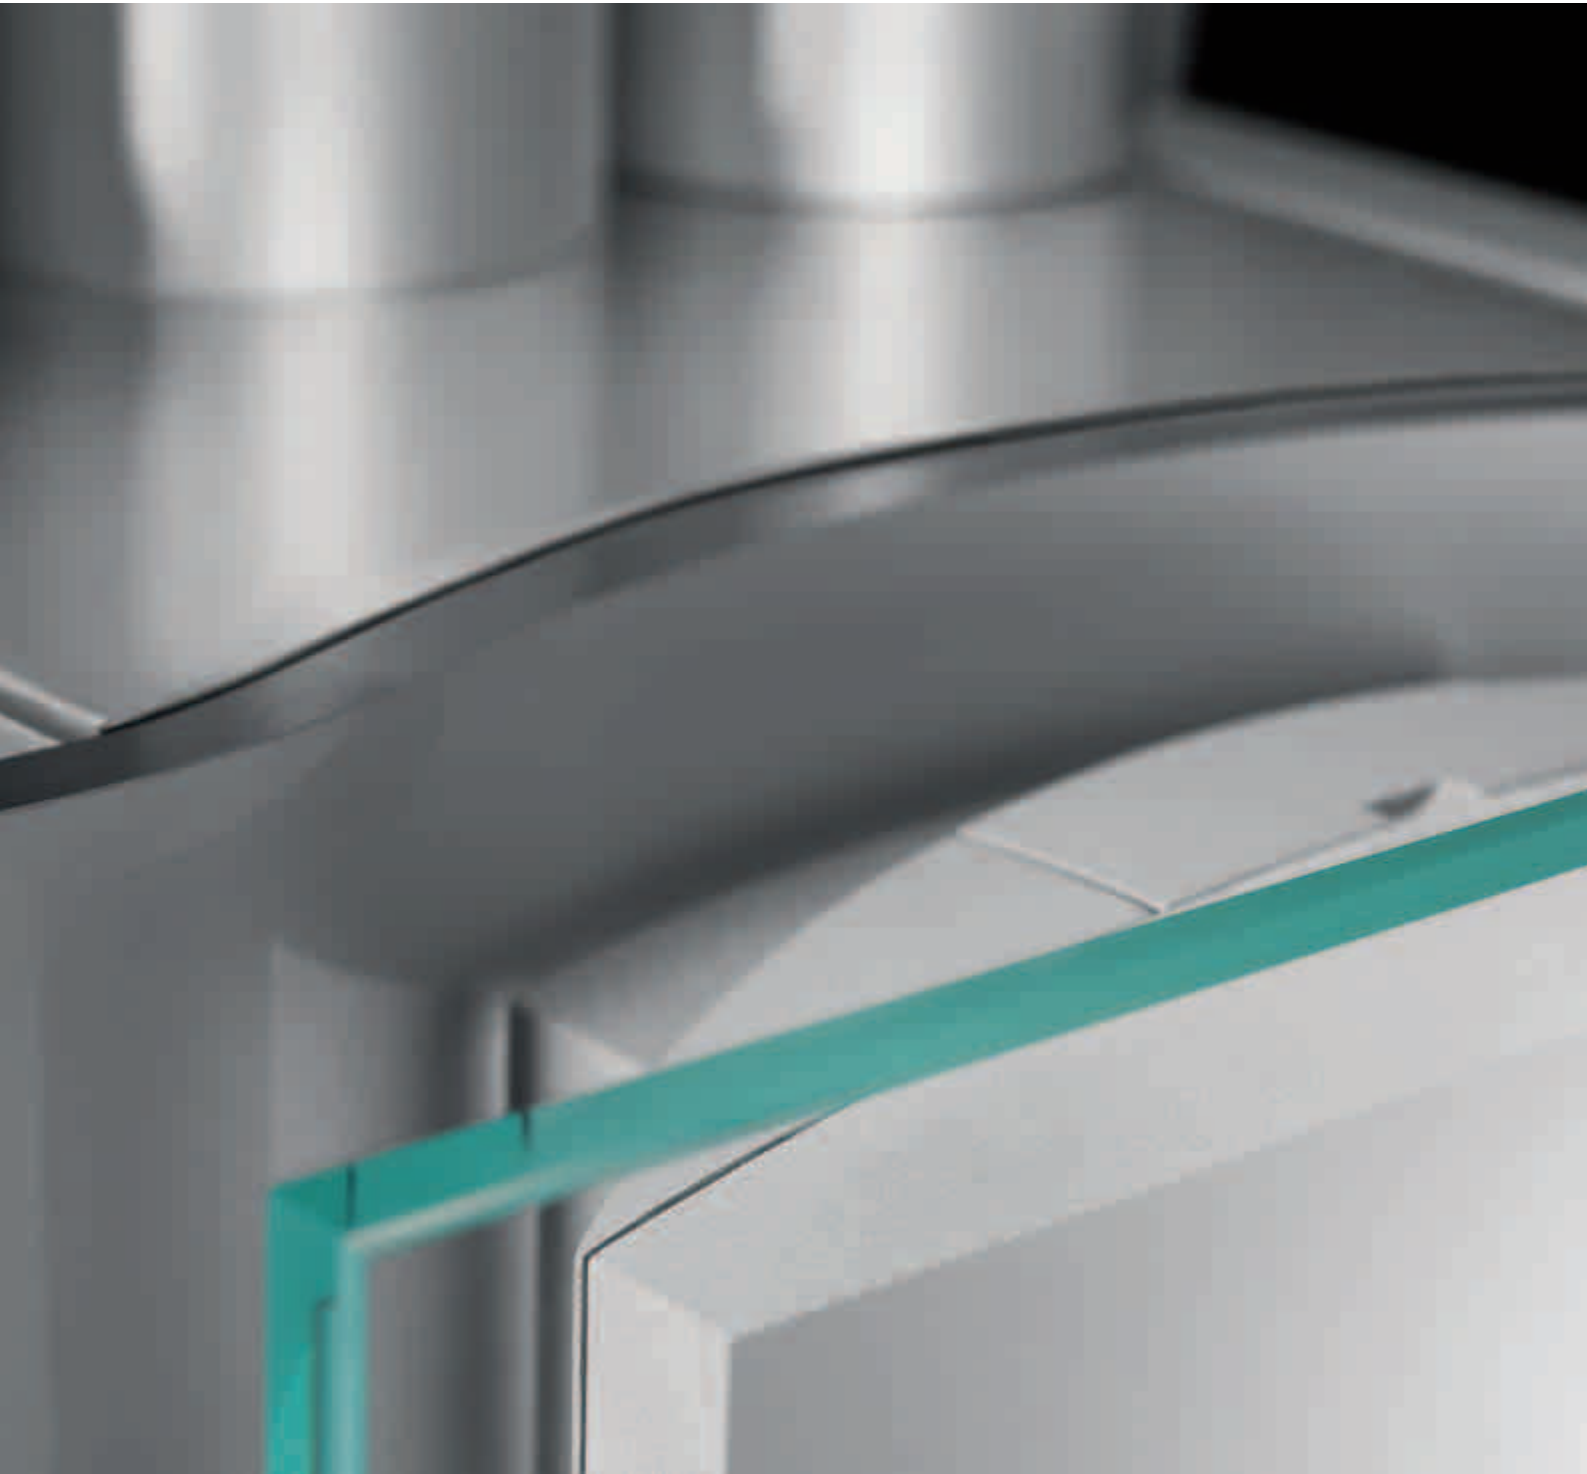

## Fascinatingly exceptional: Award-winning design.

Technology is as versatile as the design is harmonious. Discreet yet unmistakable. The Spectra's distinctive design and innovative materials certainly swayed the industry's professionals. What about you?

**The world of coffee is a world of enjoyment.**

For the palate, the nose and, today more than ever, the eyes, too. That's why Franke Coffee Systems has poured as much passion into the Spectra's design as into its technical subtleties. The design's narrative combines a strikingly direct style with gently flowing curves. The Spectra is also both robust and light thanks to the use of innovative materials such as Plexiglas and chromium steel. Its lighting concept is effective and yet subtle. With the Spectra, it's never a matter of "either-or"; it's always "not only but also" – which is one of the reasons why it picked up the Gold Award in the Product Design Category from the International Forum Design.