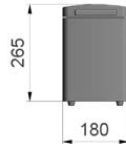

Technical data
Cool box Saphira / Flair**Technical data**

Voltage connection	120V 60Hz /12V DC 4.5A / 230V 50Hz /12V DC 5A
Dimension (wxdxh)	180 x 316 x 265 mm
Dimension inside (wxdxh)	130 x 195 x 190 mm
Milk container capacity	2 lt. / inox container
Weight	3.5 kg